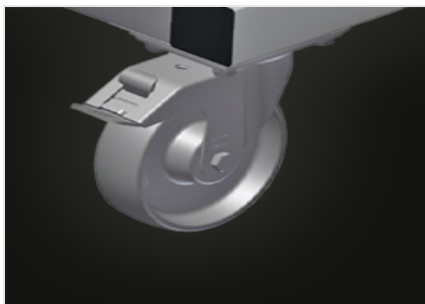

## TPK 4000

Transport and trolleys

Stable steel construction. Transport trolley for carrying profile cassettes. Ideal for transporting profile cassettes from storage to the saw or to the machining centre. For profile pallets of up to 760 mm width. Safety tabs to secure the pallets. Six rollers, four castors with fixing brakes and two fixed rollers.

### Casters

Six rollers, four with a fixing brake and two fixed rollers, provide a high degree of mobility and easy, safe handling

### Safety tabs

Safety tabs to secure the pallets

CHARACTERISTICS

Length (mm)	4.000
Width (mm)	820
Height (mm)	285
Load width (mm)	770
Weight (kg)	65
Load capacity (kg)	1.200
Swivel castors diameter (mm)	125
Swivel castors	6
Swivel castors with locking stop	4