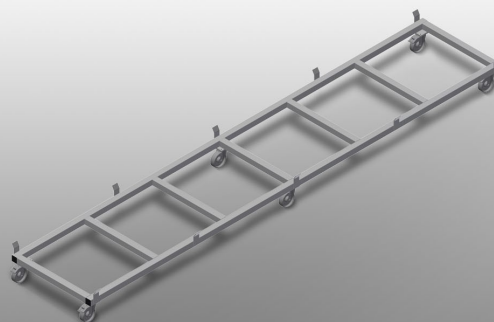

## TPK 4000

Transport and trolleys

Stable steel construction. Transport trolley for carrying profile cassettes. Ideal for transporting profile cassettes from storage to the saw or to the machining centre. For profile pallets of up to 760 mm width. Safety tabs to secure the pallets. Six rollers, four castors with fixing brakes and two fixed rollers.

### Casters

Six rollers, four with a fixing brake and two fixed rollers, provide a high degree of mobility and easy, safe handling

### Safety tabs

Safety tabs to secure the pallets

CHARACTERISTICS

Length (mm)	4.000
Width (mm)	820
Height (mm)	285
Load width (mm)	770
Weight (kg)	65
Load capacity (kg)	1.200
Swivel castors diameter (mm)	125
Swivel castors	6
Swivel castors with locking stop	4