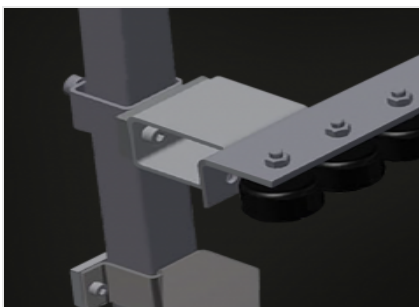

VR 4000

Vertical Rollers Conveyors

Vertical roller conveyor for transportation and storage of window elements. Stable steel construction. Expandable using modular system design. Vertical roller conveyor for smooth transportation and storage of window elements. Easy handling of window elements. Every roller conveyor unit is 4.000 mm long. Plastic slide bars top and bottom. Three mini-roller conveyors with rubber rollers, diameter 50 mm. Basic unit without end rack.

Support rollers

Rollers throughout, support roller width 200 mm

Mini-roller conveyor

Three mini-roller conveyors with rubber rollers, diameter 50 mm

Back support

Rear back support with plastic slide bars, top and bottom

Roller conveyor height adjustment

Lower roller conveyor height can be adjusted by means of adjustable feet

Mini-roller conveyor height adjustment

Mini-roller conveyor height is adjustable

End rack (Optional)

End rack is mandatory at end of line for VR 2000, VR 3000 and VR 4000

End stop (Optional)

End stop L = 200 mm

Lead-in rollers (Optional)

Protective rollers for beginning or end of roller conveyor: - L = 500 mm (pair)
- L = 250 mm (pair)