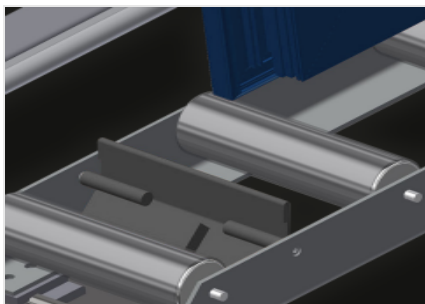

VR 4000

Vertical Rollers Conveyors

Vertical roller conveyor for transportation and storage of window elements. Stable steel construction. Expandable using modular system design. Vertical roller conveyor for smooth transportation and storage of window elements. Easy handling of window elements. Every roller conveyor unit is 4.000 mm long. Plastic slide bars top and bottom. Three mini-roller conveyors with rubber rollers, diameter 50 mm. Basic unit without end rack.

Roller conveyor height adjustment

Lower roller conveyor height can be adjusted by means of adjustable feet

Mini-roller conveyor height adjustment

Mini-roller conveyor height is adjustable

End rack (Optional)

End rack is mandatory at end of line for VR 2000, VR 3000 and VR 4000

End stop (Optional)

End stop L = 200 mm

Lead-in rollers (Optional)

Protective rollers for beginning or end of roller conveyor: - L = 500 mm (pair)
- L = 250 mm (pair)