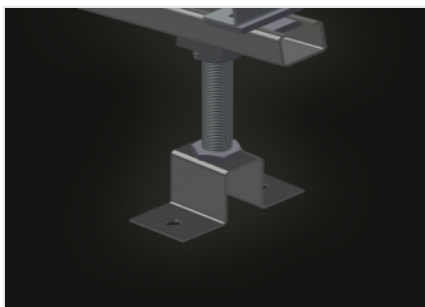

VR 4000

Vertical Rollers Conveyors

Vertical roller conveyor for transportation and storage of window elements. Stable steel construction. Expandable using modular system design. Vertical roller conveyor for smooth transportation and storage of window elements. Easy handling of window elements. Every roller conveyor unit is 4.000 mm long. Plastic slide bars top and bottom. Three mini-roller conveyors with rubber rollers, diameter 50 mm. Basic unit without end rack.

Support rollers

Rollers throughout, support roller width 200 mm

Mini-roller conveyor

Three mini-roller conveyors with rubber rollers, diameter 50 mm

Back support

Rear back support with plastic slide bars, top and bottom

Roller conveyor height adjustment

Lower roller conveyor height can be adjusted by means of adjustable feet

Mini-roller conveyor height adjustment

Mini-roller conveyor height is adjustable

End rack (Optional)

End rack is mandatory at end of line for VR 2000, VR 3000 and VR 4000

End stop (Optional)

End stop L = 200 mm

Lead-in rollers (Optional)

Protective rollers for beginning or end of roller conveyor: - L = 500 mm (pair)
- L = 250 mm (pair)