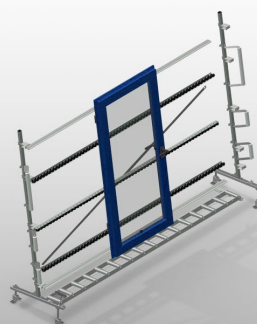

VR 4000

Vertical Rollers Conveyors

Vertical roller conveyor for transportation and storage of window elements. Stable steel construction. Expandable using modular system design. Vertical roller conveyor for smooth transportation and storage of window elements. Easy handling of window elements. Every roller conveyor unit is 4.000 mm long. Plastic slide bars top and bottom. Three mini-roller conveyors with rubber rollers, diameter 50 mm. Basic unit without end rack.

Support rollers

Rollers throughout, support roller width 200 mm

Mini-roller conveyor

Three mini-roller conveyors with rubber rollers, diameter 50 mm

Back support

Rear back support with plastic slide bars, top and bottom

Roller conveyor height adjustment

Lower roller conveyor height can be adjusted by means of adjustable feet

Mini-roller conveyor height adjustment

Mini-roller conveyor height is adjustable

End rack (Optional)