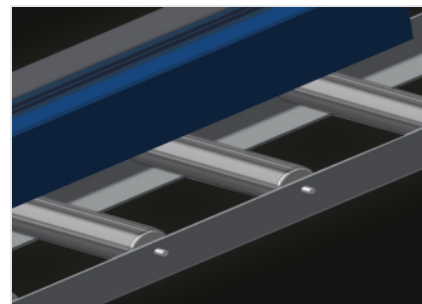

VR 4000

Vertical Rollers Conveyors

Vertical roller conveyor for transportation and storage of window elements. Stable steel construction. Expandable using modular system design. Vertical roller conveyor for smooth transportation and storage of window elements. Easy handling of window elements. Every roller conveyor unit is 4.000 mm long. Plastic slide bars top and bottom. Three mini-roller conveyors with rubber rollers, diameter 50 mm. Basic unit without end rack.

Roller conveyor height adjustment

Lower roller conveyor height can be adjusted by means of adjustable feet

Mini-roller conveyor height adjustment

Mini-roller conveyor height is adjustable

End rack (Optional)

End rack is mandatory at end of line for VR 2000, VR 3000 and VR 4000

End stop (Optional)

End stop L = 200 mm

Lead-in rollers (Optional)

Protective rollers for beginning or end of roller conveyor: - L = 500 mm (pair)
- L = 250 mm (pair)