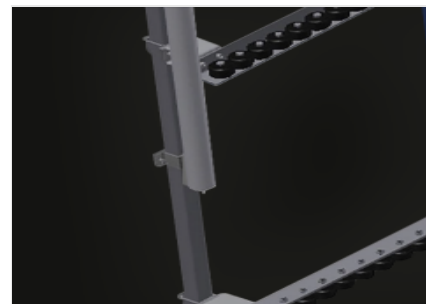

**Additional mini-roller
conveyors (Optional)**

Additional mini-roller conveyors with
rubber rollers top/bottom