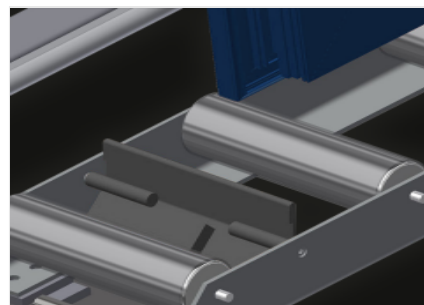

End stop (Optional)

End stop L = 200 mm