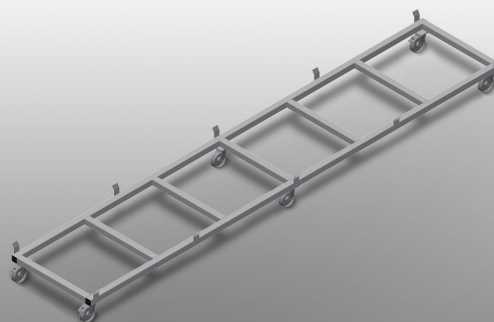

TPK 4000

Transport and trolleys

Stable steel construction. Transport trolley for carrying profile cassettes. Ideal for transporting profile cassettes from storage to the saw or to the machining centre. For profile pallets of up to 760 mm width. Safety tabs to secure the pallets. Six rollers, four castors with fixing brakes and two fixed rollers.

Casters

Six rollers, four with a fixing brake and two fixed rollers, provide a high degree of mobility and easy, safe handling

Safety tabs

Safety tabs to secure the pallets

CHARACTERISTICS

Length (mm)	4.000
Width (mm)	820
Height (mm)	285
Load width (mm)	770
Weight (kg)	65
Load capacity (kg)	1.200
Swivel castors diameter (mm)	125
Swivel castors	6
Swivel castors with locking stop	4