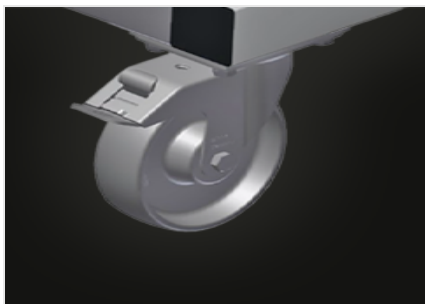

TPK 4000

Transport and trolleys

Stable steel construction. Transport trolley for carrying profile cassettes. Ideal for transporting profile cassettes from storage to the saw or to the machining centre. For profile pallets of up to 760 mm width. Safety tabs to secure the pallets. Six rollers, four castors with fixing brakes and two fixed rollers.

Casters

Six rollers, four with a fixing brake and two fixed rollers, provide a high degree of mobility and easy, safe handling

Safety tabs

Safety tabs to secure the pallets

CHARACTERISTICS

Length (mm)	4.000
Width (mm)	820
Height (mm)	285
Load width (mm)	770
Weight (kg)	65
Load capacity (kg)	1.200
Swivel castors diameter (mm)	125
Swivel castors	6
Swivel castors with locking stop	4