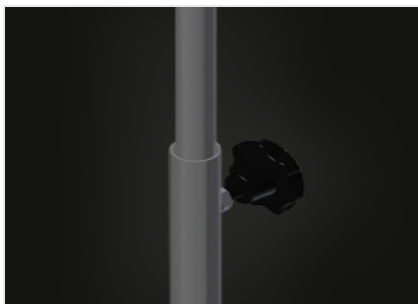

## MST 1000

Assembly tables

Stable steel construction galvanised. Plastic support rollers. Height is adjustable.

**Plastic rollers**

Support rollers L = 500 mm

**Height adjustment**

Adjustable height 700 - 1.100 mm

CHARACTERISTICS

Length (mm)	550
Width (mm)	450
Support roller diameter (mm)	50
Support roller length (mm)	500
Adjustable height	700 ÷ 1.100
Weight (kg)	10

Included ● Available ○