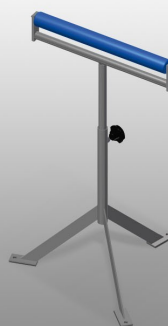

## MST 1000

Assembly tables

Stable steel construction galvanised. Plastic support rollers. Height is adjustable.

**Plastic rollers**

Support rollers L = 500 mm

**Height adjustment**

Adjustable height 700 - 1.100 mm

CHARACTERISTICS

Length (mm)	550
Width (mm)	450
Support roller diameter (mm)	50
Support roller length (mm)	500
Adjustable height	700 ÷ 1.100
Weight (kg)	10

Included ● Available ○