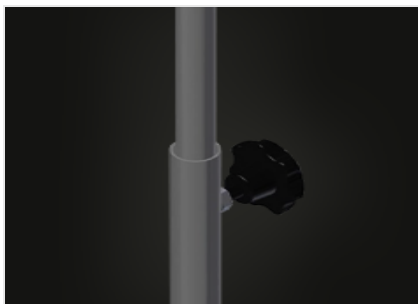

MST 1000

Assembly tables

Stable steel construction galvanised. Plastic support rollers. Height is adjustable.

Plastic rollers

Support rollers L = 500 mm

Height adjustment

Adjustable height 700 - 1.100 mm

CHARACTERISTICS

Length (mm)	550
Width (mm)	450
Support roller diameter (mm)	50
Support roller length (mm)	500
Adjustable height	700 ÷ 1.100
Weight (kg)	10

Included ● Available ○